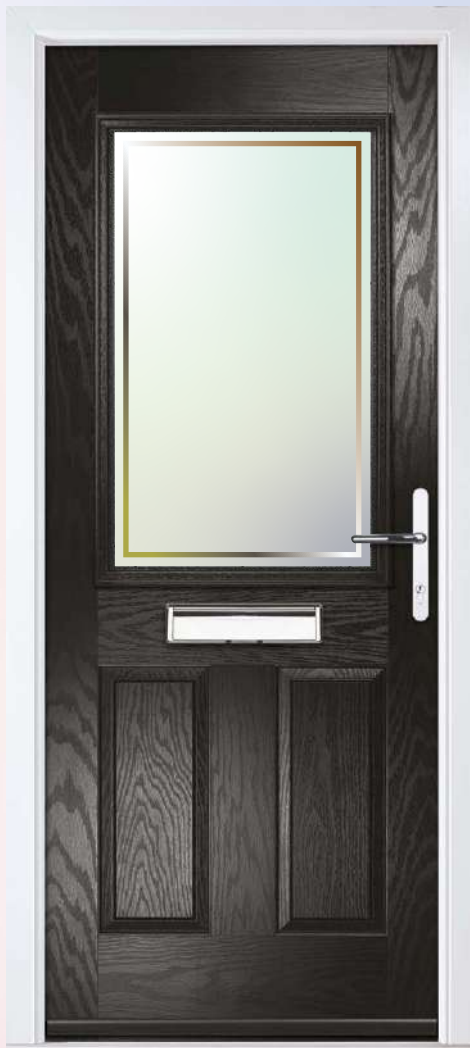

The Clumber
Colour - Black Brown
Glass - Victorian Border **

A traditional half-glazed door with a stylish range of double or triple glazed glass designs. Also available with an integral blind or Georgian Grill cassette.