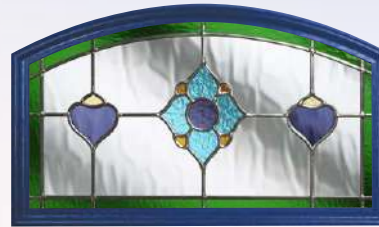

The Langwith
Colour - Blue
Glass - New Orleans

This traditional style door incorporates a medium sized glazed area with a curved top and a range of curved glass designs.

Decorative Glass Options

Dorchester*