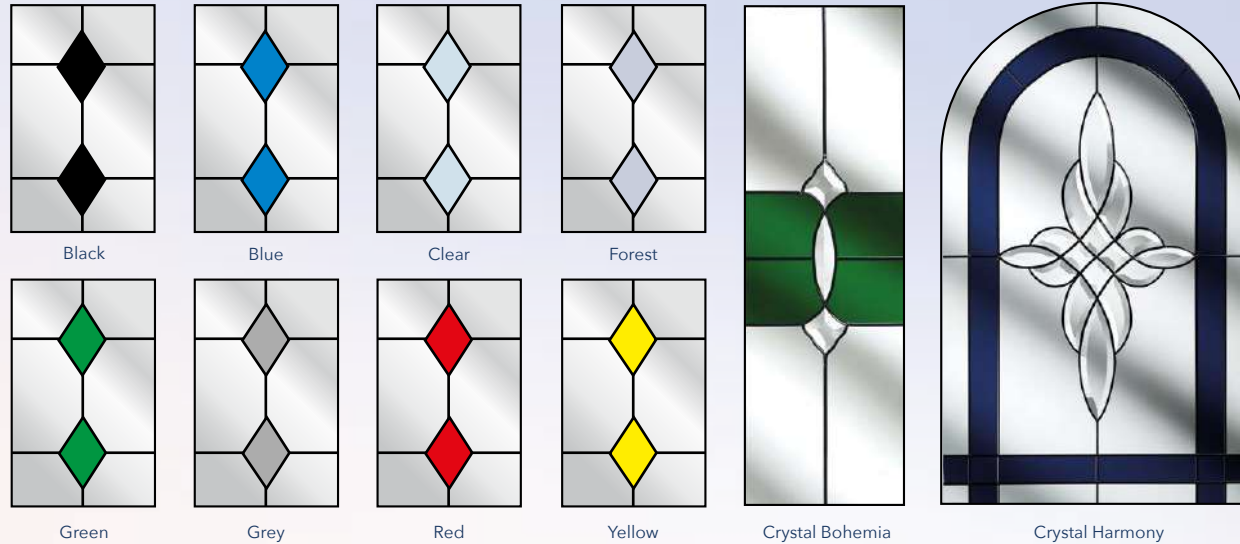

DUCK EGG
BLUE

RAL 7001
SILVER GREY

RAL 7016
ANTHRACITE
GREY

CHARTWELL
GREEN

RAL 6009
GREEN

RAL 3011
RED

RAL 5011
BLUE

RAL 7015
SLATE GREY

IRISH
OAK

RAL 8001
GOLDEN
OAK

ROSEWOOD

RAL 8022
BLACK
BROWN

RAL 9011
BLACK

RAL 7038
AGATE GREY

RAL 7032
PEBBLE
GREY

Decorative Glass Options

Decorative Glass

Coloured Diamond, Crystal Bohemia & Crystal Harmony are available in the following Colours

Fusion Glass Options

- RAL 9016 WHITE
- RAL 9001 CREAM
- DUCK EGG BLUE
- RAL 7001 SILVER GREY
- RAL 7016 ANTHRACITE GREY
- CHARTWELL GREEN
- RAL 6009 GREEN
- RAL 3011 RED
- RAL 5011 BLUE
- RAL 7015 SLATE GREY
- IRISH OAK
- RAL 8001 GOLDEN OAK
- ROSEWOOD
- RAL 8022 BLACK BROWN
- RAL 9011 BLACK
- RAL 7038 AGATE GREY
- RAL 7032 PEBBLE GREY