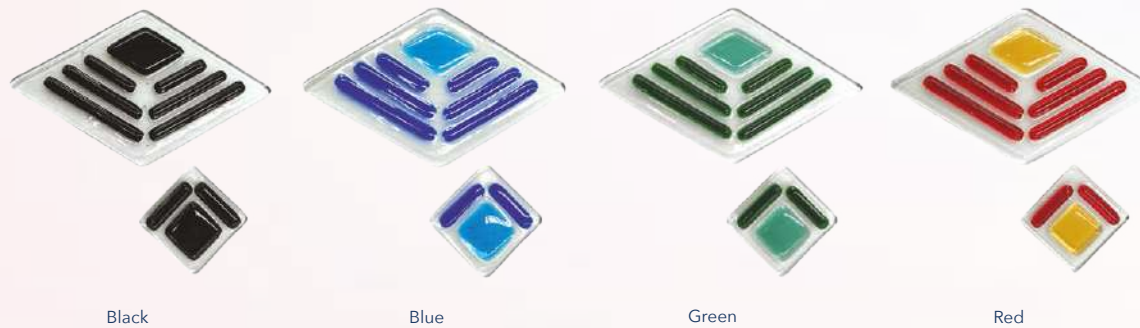

Fusion Glass Options

- RAL 9016 WHITE
- RAL 9001 CREAM
- DUCK EGG BLUE
- RAL 7001 SILVER GREY
- RAL 7016 ANTHRACITE GREY
- CHARTWELL GREEN
- RAL 6009 GREEN
- RAL 3011 RED
- RAL 5011 BLUE
- RAL 7015 SLATE GREY
- IRISH OAK
- RAL 8001 GOLDEN OAK
- ROSEWOOD
- RAL 8022 BLACK BROWN
- RAL 9011 BLACK
- RAL 7038 AGATE GREY
- RAL 7032 PEBBLE GREY