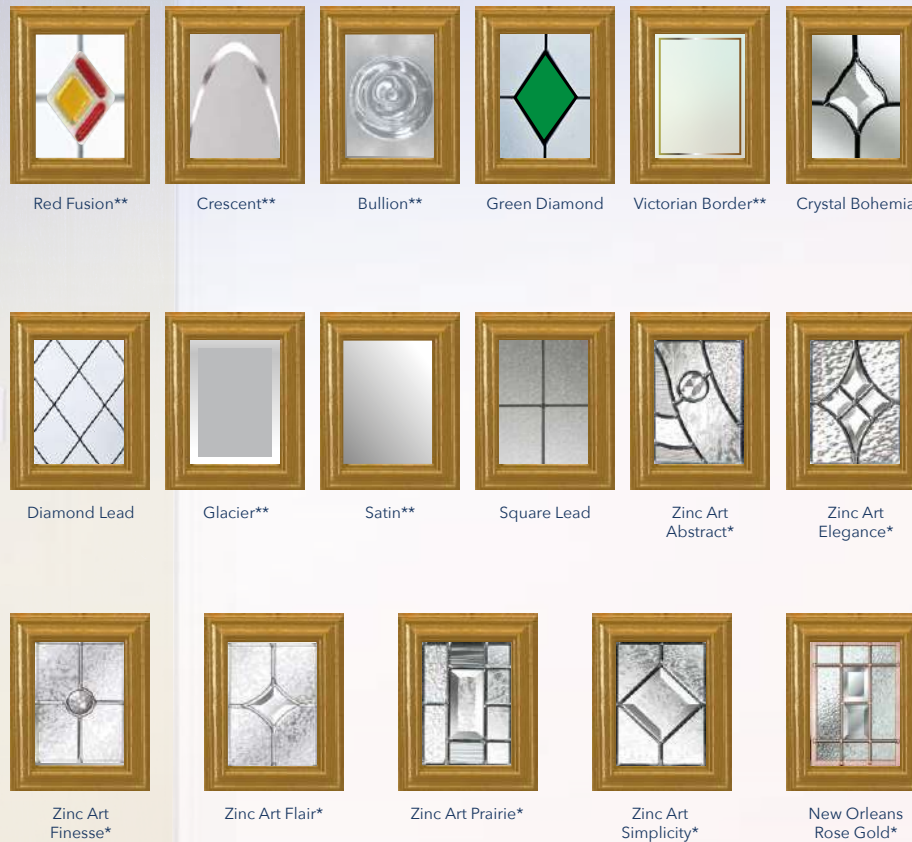

The Fully Glazed
Colour - Anthracite Grey
Glass - Glazed

Decorative Glass Options

Victorian Border**

Satin

*This range of triple glazed designs encapsulate traditional bevels and obscure glass patterns inside a clear sealed unit and can not be modified or changed.

The Kelham
 Colour - Golden Oak
 Glass - Brass Art Gallery

A half-glazed cottage door with a stylish range of double or triple glazed glass designs.
 Also available with an integral blind or Georgian Grill cassette.

Decorative Glass Options

*This range of triple glazed designs encapsulate traditional bevels and obscure glass patterns inside a clear sealed unit and can not be modified or changed.
 **The satin backing glass is an integral part of the design and can not be modified or changed.

The Wellow 2

Two matching glazed areas in the cottage style door for a modern appearance.

Decorative Glass Options

The Wellow 2
Colour - Irish Oak
Glass - Crystal Bohemia

RAL 9016
WHITE

RAL 9001
CREAM

DUCK EGG
BLUE