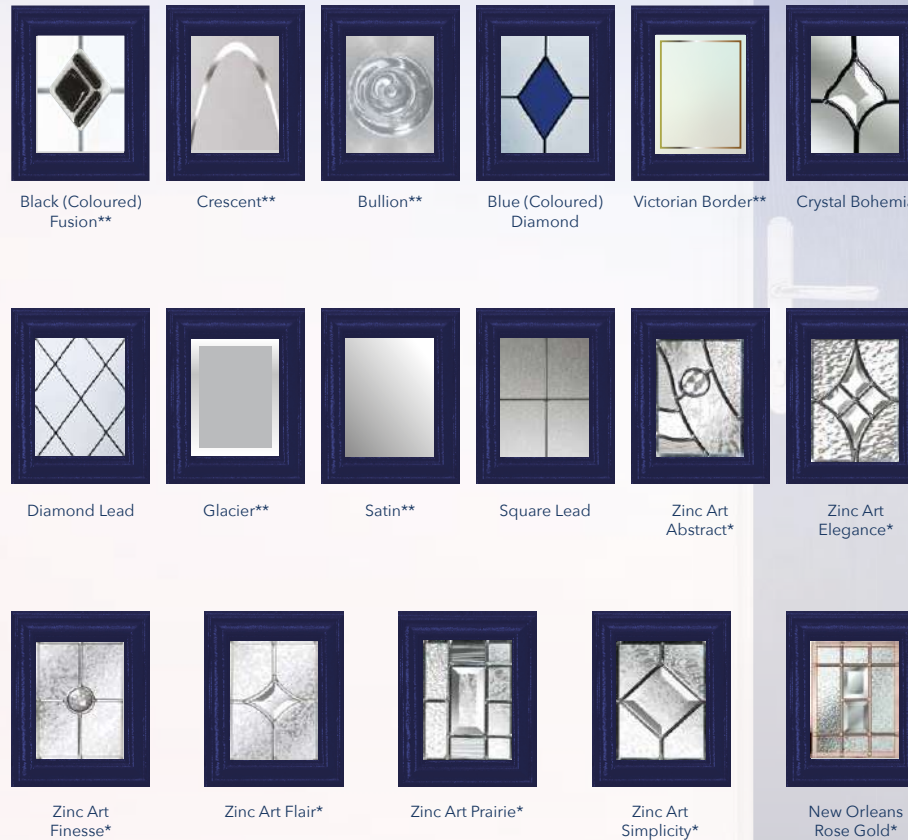

RAL 7038
AGATE GREY

RAL 7032
PEBBLE
GREY

*This range of triple glazed designs encapsulate traditional bevels and obscure glass patterns inside a clear sealed unit and can not be modified or changed.

**The satin backing glass is an integral part of the design and can not modified or changed.

The Wellow 5 Curve

- RAL 9016
WHITE
- RAL 9001
CREAM
- DUCK EGG
BLUE
- RAL 7001
SILVER GREY
- RAL 7016
ANTHRACITE
GREY
- CHARTWELL
GREEN
- RAL 6009
GREEN
- RAL 3011
RED
- RAL 5011
BLUE
- RAL 7015
SLATE GREY
- IRISH
OAK
- RAL 8001
GOLDEN
OAK
- ROSEWOOD
- RAL 8022
BLACK
BROWN
- RAL 9011
BLACK
- RAL 7038
AGATE GREY
- RAL 7032
PEBBLE
GREY

The Wellow 5 Curve
Colour - Blue
Glass - Crystal Bohemia

Five rectangle apertures positioned to create a stylish concave or convex crescent of matching glazed areas.

Decorative Glass Options

*This range of triple glazed designs encapsulate traditional bevels and obscure glass patterns inside a clear sealed unit and can not be modified or changed.
**The satin backing glass is an integral part of the design and can not be modified or changed.