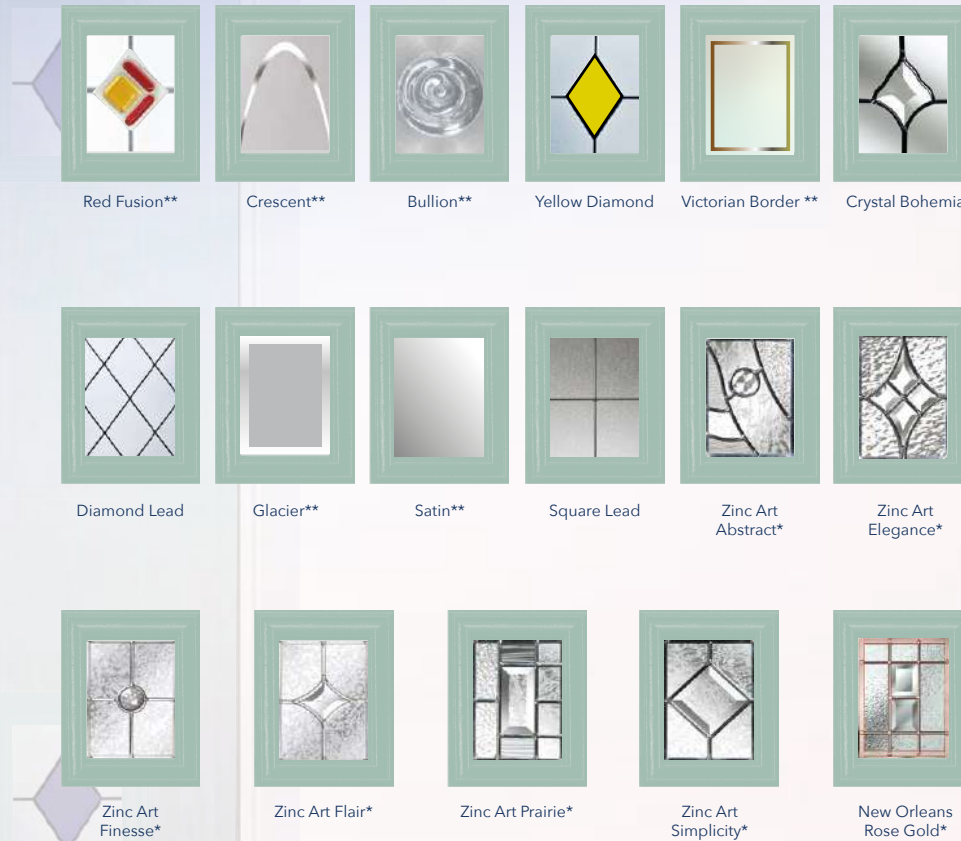

Zinc Art Abstract*

The Normanton Square
Colour - Silver Grey
Glass - Zinc Art Clarity*

RAL 9016
WHITE

RAL 9001
CREAM

DUCK EGG
BLUE

RAL 7001
SILVER GREY

RAL 7016
ANTHRACITE
GREY

CHARTWELL
GREEN

The Langwith
Colour - Blue
Glass - New Orleans

This traditional style door incorporates a medium sized glazed area with a curved top and a range of curved glass designs.

Decorative Glass Options

Dorchester*

Victorian Border**

Numbers

Satin**

New Orleans*

New Orleans Rose Gold*

*This range of triple glazed designs encapsulate traditional bevels and obscure glass patterns inside a clear sealed unit and can not be modified or changed.
**The satin backing glass is an integral part of the design and can not modified or changed.

The Granby

A modern variation of the cottage style door.
The glazing can be reversed to start on the left or right side of the door.

Decorative Glass Options

The Granby
Colour - Chartwell Green
Glass - Blue (Coloured) Diamond