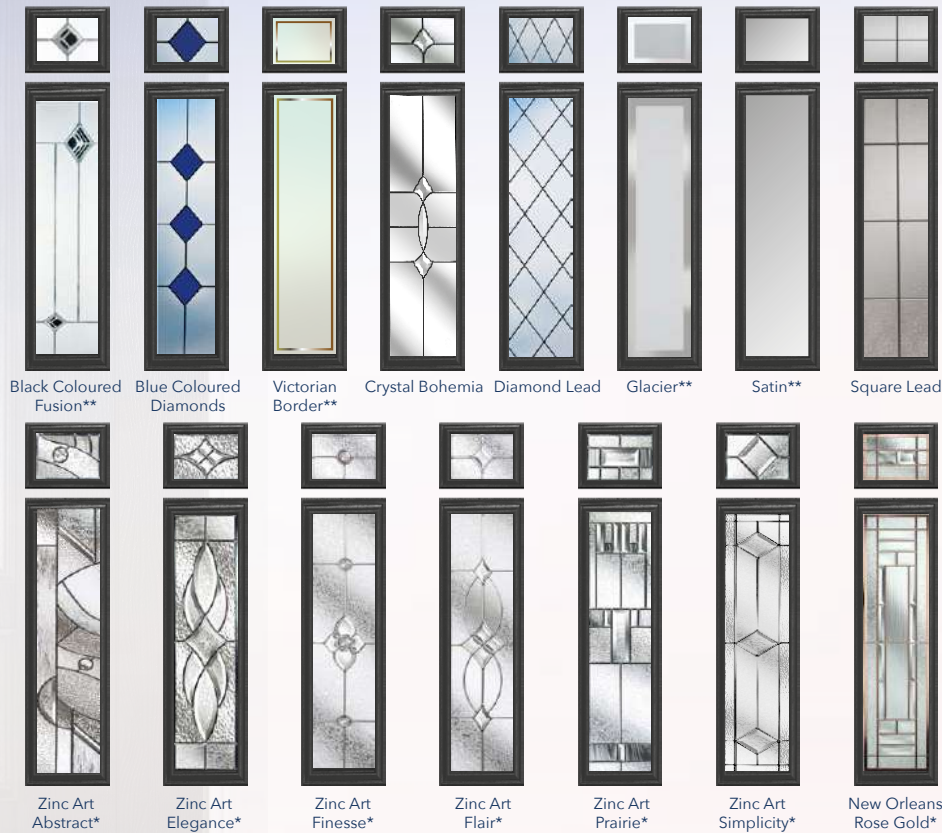

The Wellow 3 Mid
Colour - Green
Glass - Yellow Diamonds

Two small and one medium co-ordinating glazed areas central to the door.

Decorative Glass Options

*This range of triple glazed designs encapsulate traditional bevels and obscure glass patterns inside a clear sealed unit and can not be modified or changed.

**The satin backing glass is an integral part of the design and can not modified or changed.

The Wellow 3 Long

Two small and one large glazed area with co-ordinating glass designs.

Decorative Glass Options