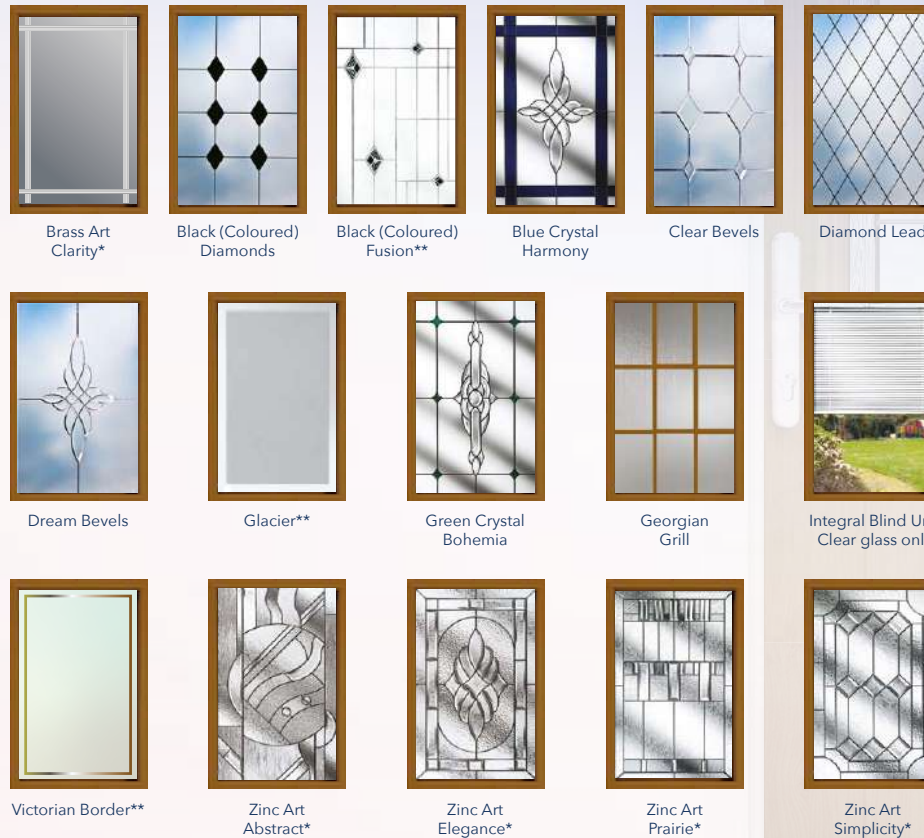

*This range of triple glazed designs encapsulate traditional bevels and obscure glass patterns inside a clear sealed unit and can not be modified or changed.

**The satin backing glass is an integral part of the design and can not modified or changed.

The Kelham

- RAL 9016 WHITE
- RAL 9001 CREAM
- DUCK EGG BLUE
- RAL 7001 SILVER GREY
- RAL 7016 ANTHRACITE GREY
- CHARTWELL GREEN
- RAL 6009 GREEN
- RAL 3011 RED
- RAL 5011 BLUE
- RAL 7015 SLATE GREY
- IRISH OAK
- RAL 8001 GOLDEN OAK
- ROSEWOOD
- RAL 8022 BLACK BROWN
- RAL 9011 BLACK
- RAL 7038 AGATE GREY
- RAL 7032 PEBBLE GREY

The Kelham
 Colour - Golden Oak
 Glass - Brass Art Gallery

A half-glazed cottage door with a stylish range of double or triple glazed glass designs.
 Also available with an integral blind or Georgian Grill cassette.

Decorative Glass Options

*This range of triple glazed designs encapsulate traditional bevels and obscure glass patterns inside a clear sealed unit and can not be modified or changed.
 **The satin backing glass is an integral part of the design and can not be modified or changed.