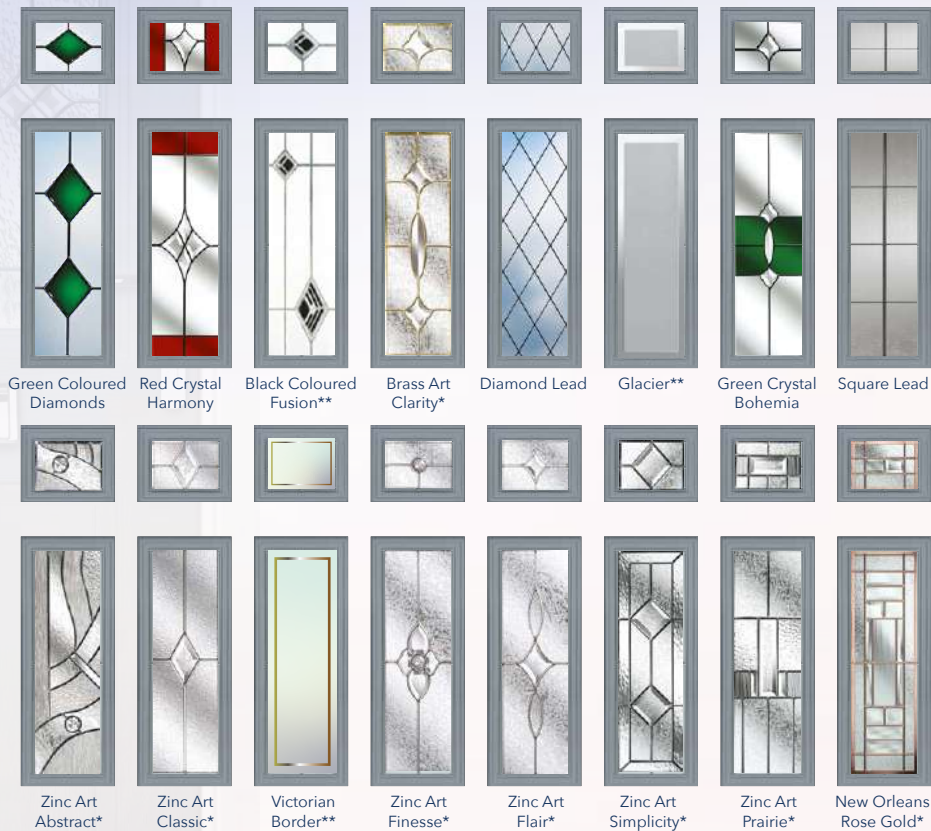

The Rufford
Colour - Rosewood
Glass - Brass Art Clarity*

Traditional Edwardian door design with two matching rectangles of double or triple glazed glass designs.

Decorative Glass Options

Blue Coloured Diamonds

Grey Crystal Harmony

Black Coloured Fusion**

Victorian Border **

Diamond Lead

Glacier**

Crystal Bohemia

Bullion

Zinc Art Abstract*

Zinc Art Classic*

Zinc Art Elegance*

Zinc Art Finesse*

Zinc Art Flair*

Zinc Art Simplicity*

Zinc Art Prairie*

New Orleans Rose Gold*

*This range of triple glazed designs encapsulate traditional bevels and obscure glass patterns inside a clear sealed unit and can not be modified or changed.

**The satin backing glass is an integral part of the design and can not be modified or changed.

The Rufford 4

Two additional panes of glass to complement this traditional Edward door.

Decorative Glass Options