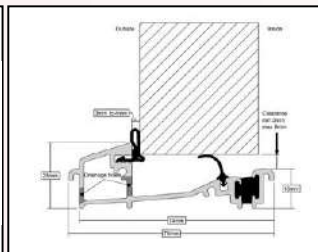

25mm Aluminium AM3-70

25mm Aluminium AM3 Part M Compliant

Cills available in 85mm, 150mm & 180mm depending on colour

Frame Colour / White

Frame Dual Colour

- RAL 9016 WHITE
- RAL 9001 CREAM
- DUCK EGG BLUE
- RAL 7001 SILVER GREY
- RAL 7016 ANTHRACITE GREY
- CHARTWELL GREEN
- RAL 6009 GREEN
- RAL 3011 RED
- RAL 5011 BLUE
- RAL 7015 SLATE GREY
- IRISH OAK
- RAL 8001 GOLDEN OAK
- ROSEWOOD
- RAL 8022 BLACK BROWN
- RAL 9011 BLACK
- RAL 7038 AGATE GREY
- RAL 7032 PEBBLE GREY