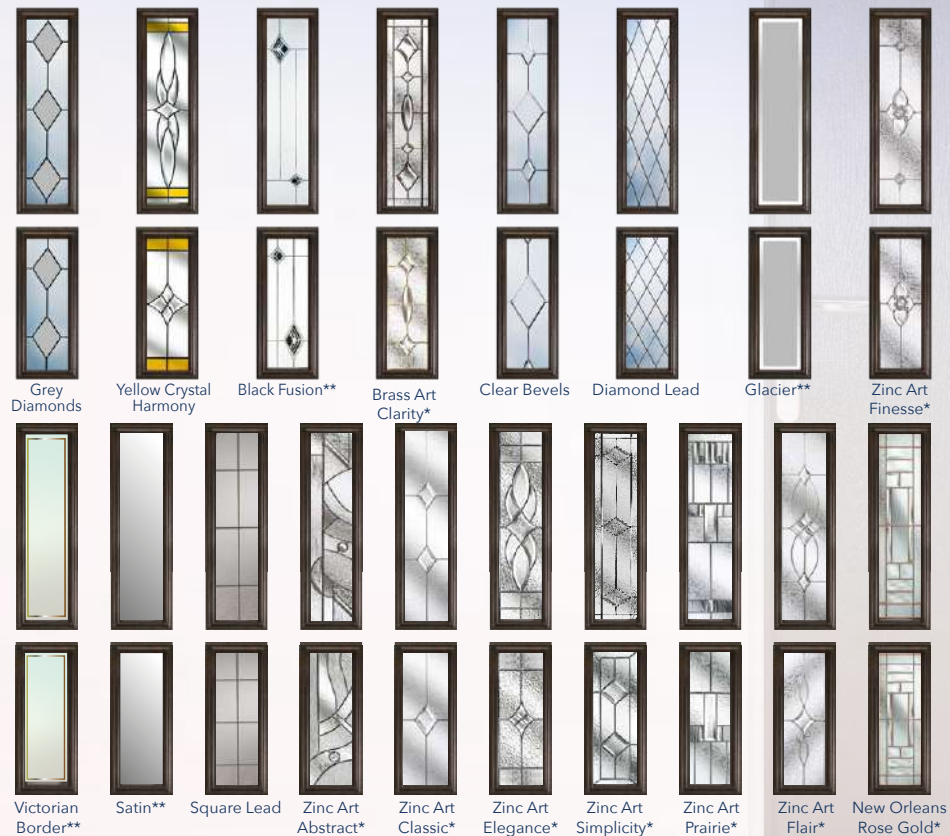

The Normanton 2
 Colour - Black Brown
 Glass - New Orleans Rose Gold

A combination of the two Normanton designs allowing the full range of glass options to be utilised.

Decorative Glass Options

*This range of triple glazed designs encapsulate traditional bevels and obscure glass patterns inside a clear sealed unit and can not be modified or changed.
 **The satin backing glass is an integral part of the design and can not modified or changed.