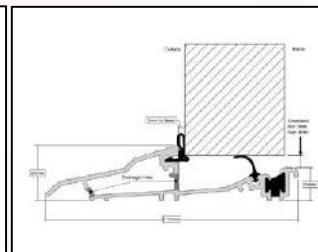

25mm Aluminium AM3-70

25mm Aluminium AM3 Part M Compliant

Cills available in 85mm, 150mm & 180mm depending on colour

Frame Colour / White

Frame Dual Colour

- RAL 9016 WHITE
- RAL 9001 CREAM
- DUCK EGG BLUE
- RAL 7001 SILVER GREY
- RAL 7016 ANTHRACITE GREY
- CHARTWELL GREEN
- RAL 6009 GREEN
- RAL 3011 RED
- RAL 5011 BLUE
- RAL 7015 SLATE GREY
- IRISH OAK
- RAL 8001 GOLDEN OAK
- ROSEWOOD
- RAL 8022 BLACK BROWN
- RAL 9011 BLACK
- RAL 7038 AGATE GREY
- RAL 7032 PEBBLE GREY