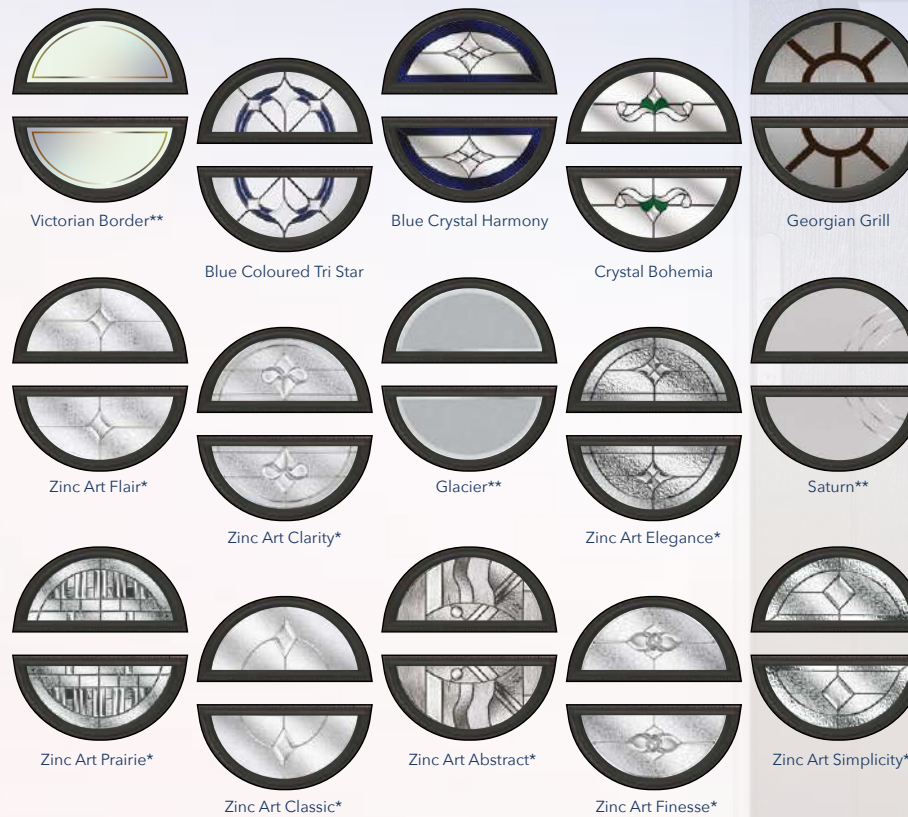

Decorative Glass Options

*This range of triple glazed designs encapsulate traditional bevels and obscure glass patterns inside a clear sealed unit and can not be modified or changed.
**The satin backing glass is an integral part of the design and can not modified or changed.