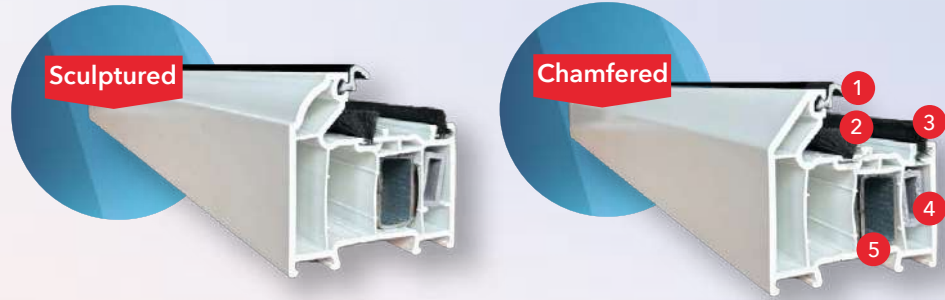

RAL 7032
PEBBLE
GREY

Outer-Frame

Outer Frame Option

- 1 10mm Q-Lon Weatherseal
- 2 Intermediate Brush Pile
- 3 Internal Brush Pile
- 4 Thermal Reinforcing
- 5 Steel Reinforcing

Low Threshold Options

37mm Low uPVC