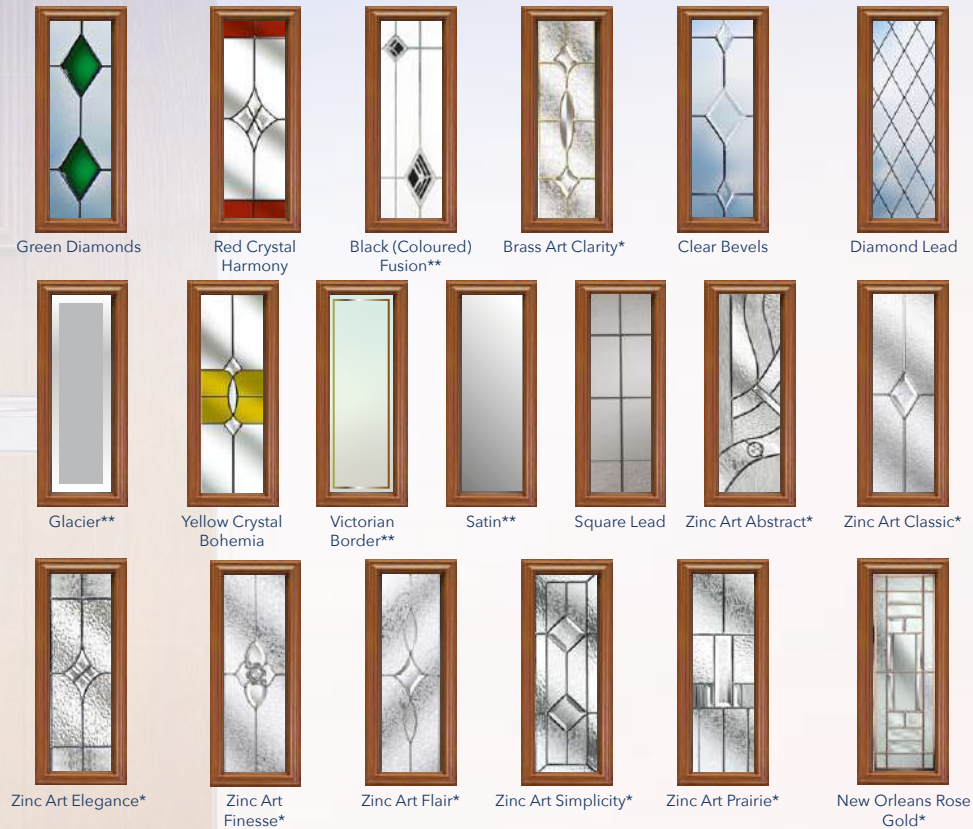

The Wellow 5 Curve
Colour - Blue
Glass - Crystal Bohemia

Five rectangle apertures positioned to create a stylish concave or convex crescent of matching glazed areas.

Decorative Glass Options

*This range of triple glazed designs encapsulate traditional bevels and obscure glass patterns inside a clear sealed unit and can not be modified or changed.
**The satin backing glass is an integral part of the design and can not be modified or changed.

The Normanton

A medium rectangle of glass in a cottage style door featuring stylish double or triple glazed designs.

Decorative Glass Options

The Normanton
Colour - Golden Oak
Glass - New Orleans Rose Gold*